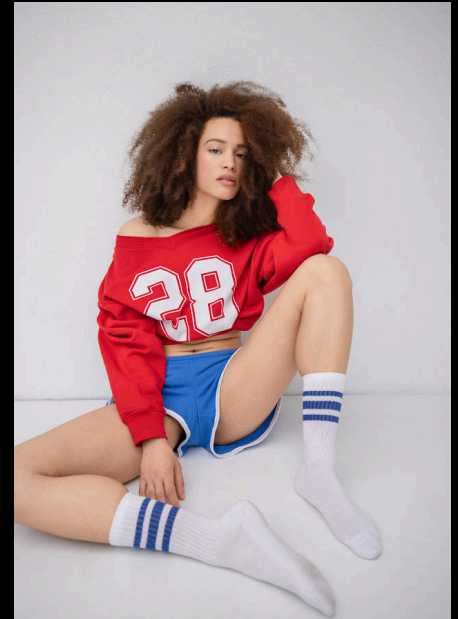

# driven

DEMMIE SCOBEY

# driven

INFO@DRIVENAGENCYLA.COM | 818\*505\*3004

HEIGHT 5'11" BUST 33" WAIST 26" HIPS 35.5" SHOE 9.5 US  
HAIR COLOR BROWN EYES COLOR BROWN